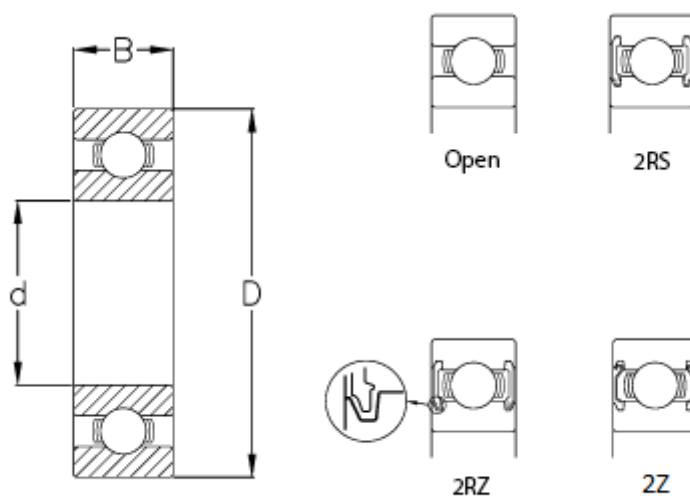

Data Sheet

Article number: 57960206503301

Description: CeramicSpeed hybrid bearing Insulate sealed
6313-CSB

Measures

B	= 33
Ball grade	= 5
C (KN)	= 97.5
C0	= 60
d	= 65
D	= 140
Max rpm.	= 8000
Type	= 6313